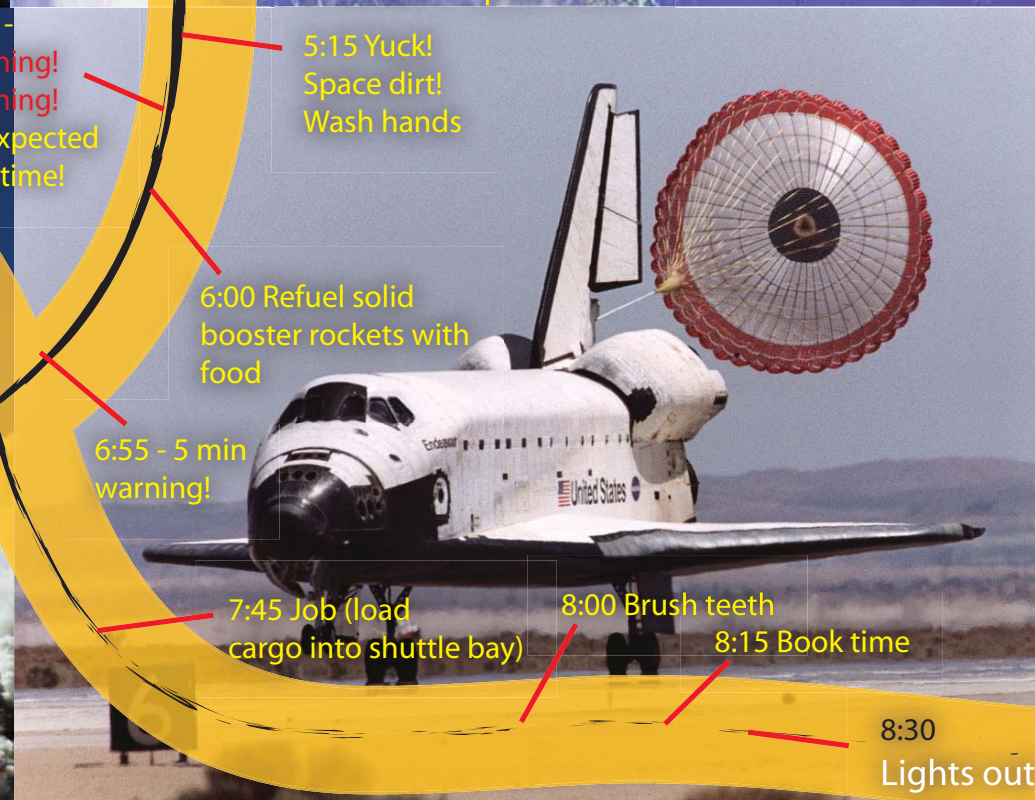

1:00 Close shuttle bay doors and rest

2:00 Exercise wing flaps

12:00 Refuel in space

5:00 Undock from space station

5:10 Landing back at Goodrich Space Center

8:45 - All systems go! Blast off to daycare

8:30 - Launch checklist:
Brush teeth
Wash face
Comb hair

8:55 - Reach high orbit (daycare)

8:15 - Countdown starts - get dressed!

7:45 - Fuel for launch

7:30 - Good morning!

5:20 - Warning!
Warning!
Unexpected free time!

7:30 Refuel liquid tank with milk

7:00 Bath

5:15 Yuck! Space dirt! Wash hands

6:00 Refuel solid booster rockets with food

6:55 - 5 min warning!

7:45 Job (load cargo into shuttle bay)

8:00 Brush teeth

8:15 Book time

8:30

Lights out