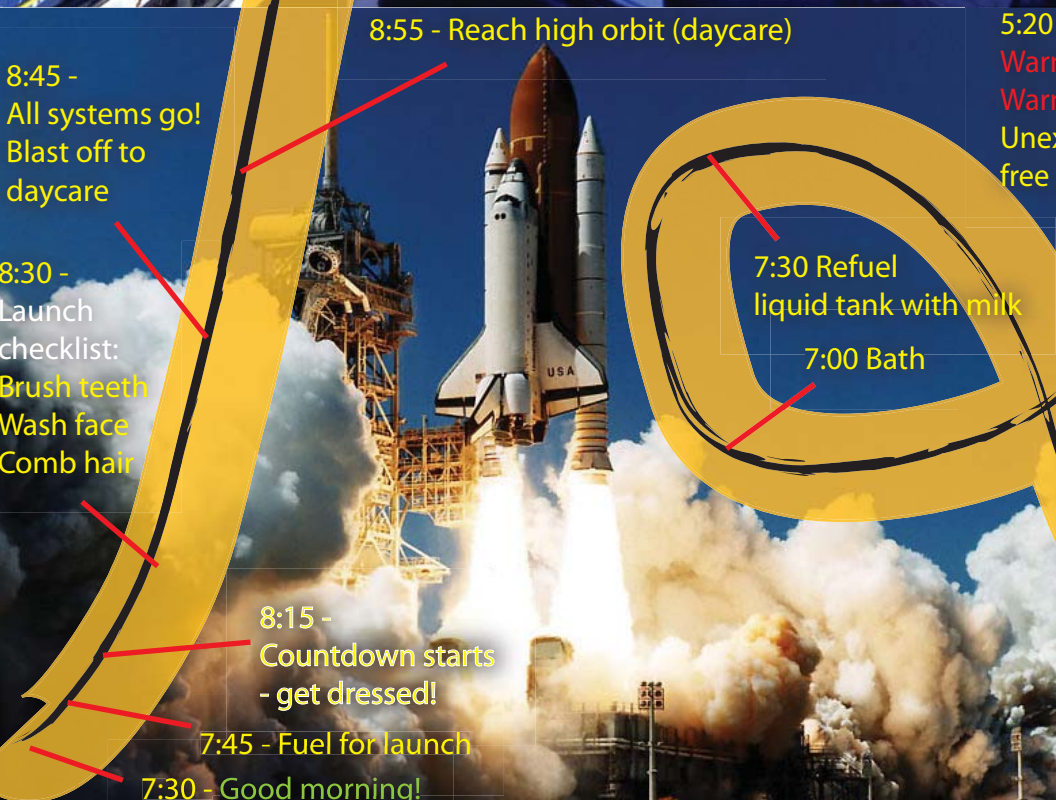

1:00 Close shuttle bay doors and rest

2:00 Exercise wing flaps

12:00 Refuel in space

5:00 Undock from space station

5:10 Landing back at Goodrich Space Center

8:45 - All systems go! Blast off to daycare

8:30 - Launch checklist:
Brush teeth
Wash face
Comb hair

8:55 - Reach high orbit (daycare)

8:15 - Countdown starts - get dressed!

7:45 - Fuel for launch

7:30 - Good morning!

5:20 - Warning!
Warning!
Unexpected free time!

7:30 Refuel liquid tank with milk

7:00 Bath

5:15 Yuck! Space dirt! Wash hands

6:00 Refuel solid booster rockets with food

6:55 - 5 min warning!

7:45 Job (load cargo into shuttle bay)

8:00 Brush teeth

8:15 Book time

8:30

Lights out