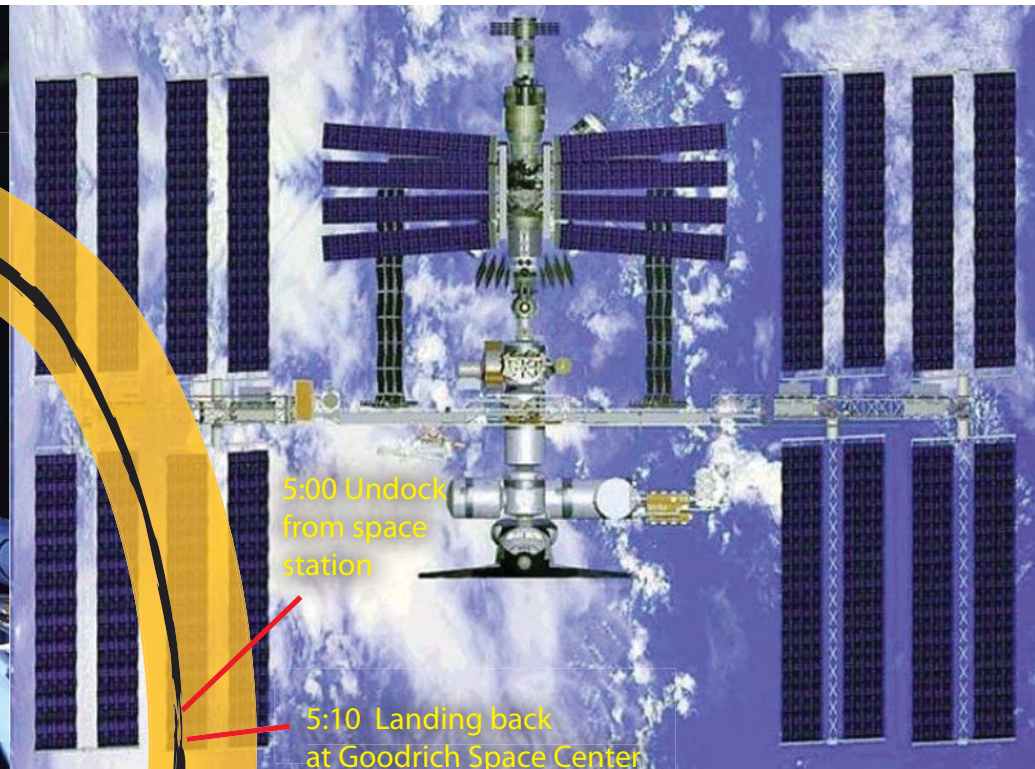

1:00 Close shuttle bay doors and rest

2:00 Exercise wing flaps

12:00 Refuel in space

5:00 Undock from space station

5:10 Landing back at Goodrich Space Center

8:45 - All systems go! Blast off to daycare

8:30 - Launch checklist:
Brush teeth
Wash face
Comb hair

8:55 - Reach high orbit (daycare)

8:15 - Countdown starts - get dressed!

7:45 - Fuel for launch

7:30 - Good morning!

5:20 - Warning!
Warning!
Unexpected free time!

7:30 Refuel liquid tank with milk

7:00 Bath